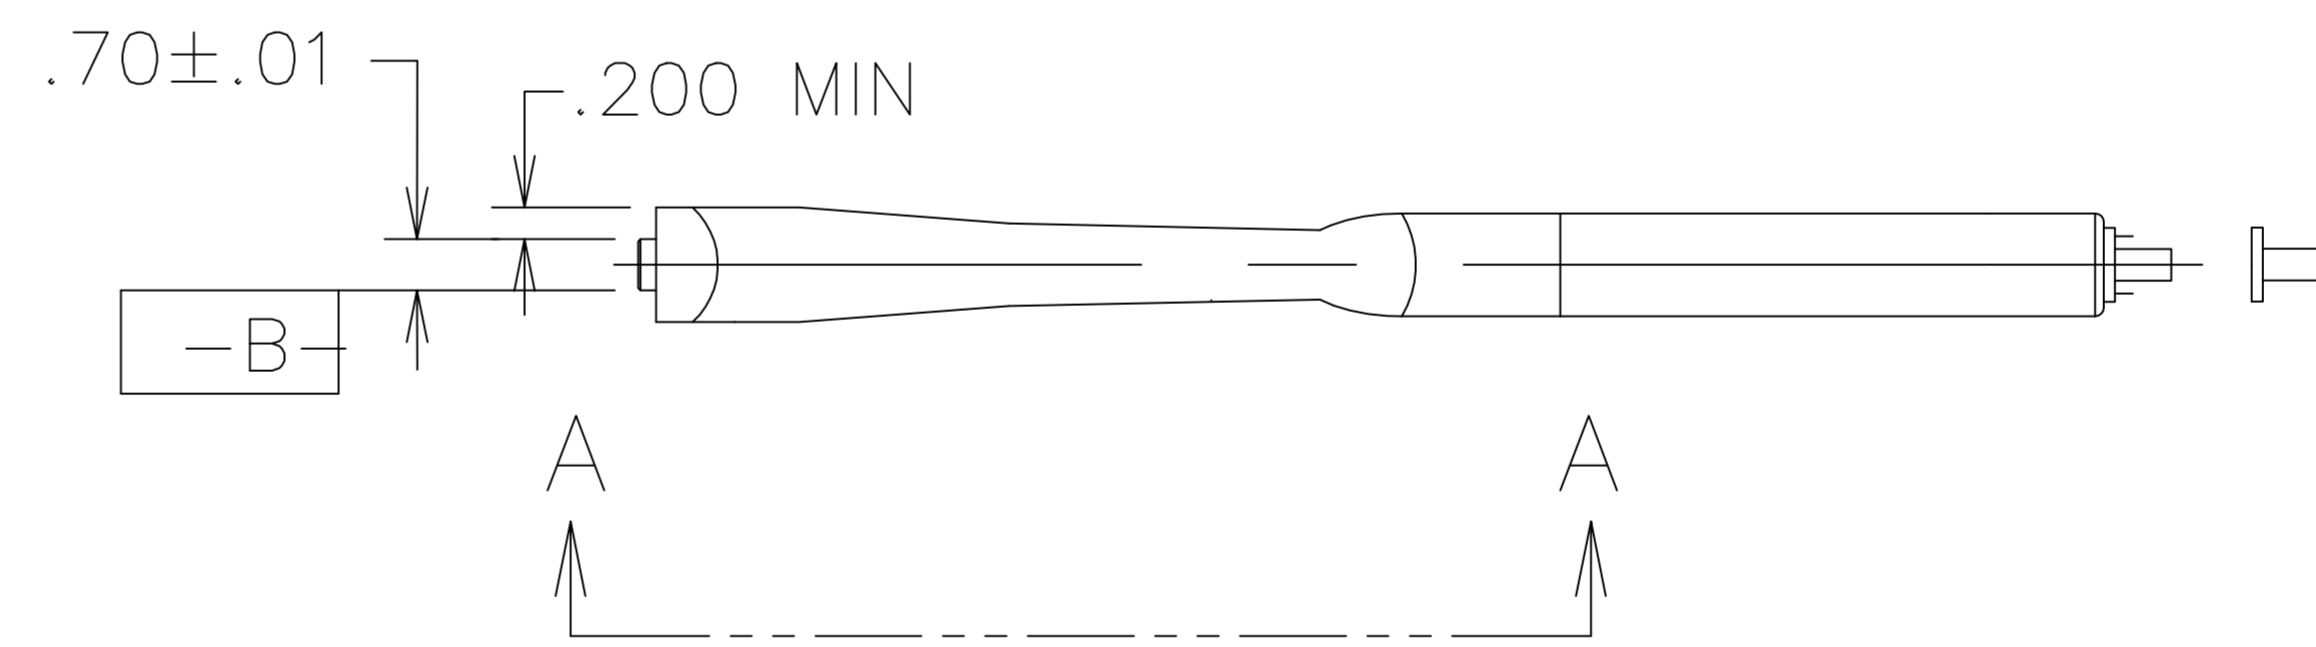

VIEW A-A
ROTATED 90° CCW

BASING CONNECTION PINS

- | | |
|-----------|-------------|
| 1. HEATER | 8. - |
| 2. GRID 1 | 9. FOCUS |
| 3. GRID 1 | 10. - |
| 4. N/C | 11. GRID 2 |
| 5. GRID 1 | 12. GRID 1 |
| 6. N/C | 13. CATHODE |
| 7. GRID 1 | 14. HEATER |

BASE ORIENTATION