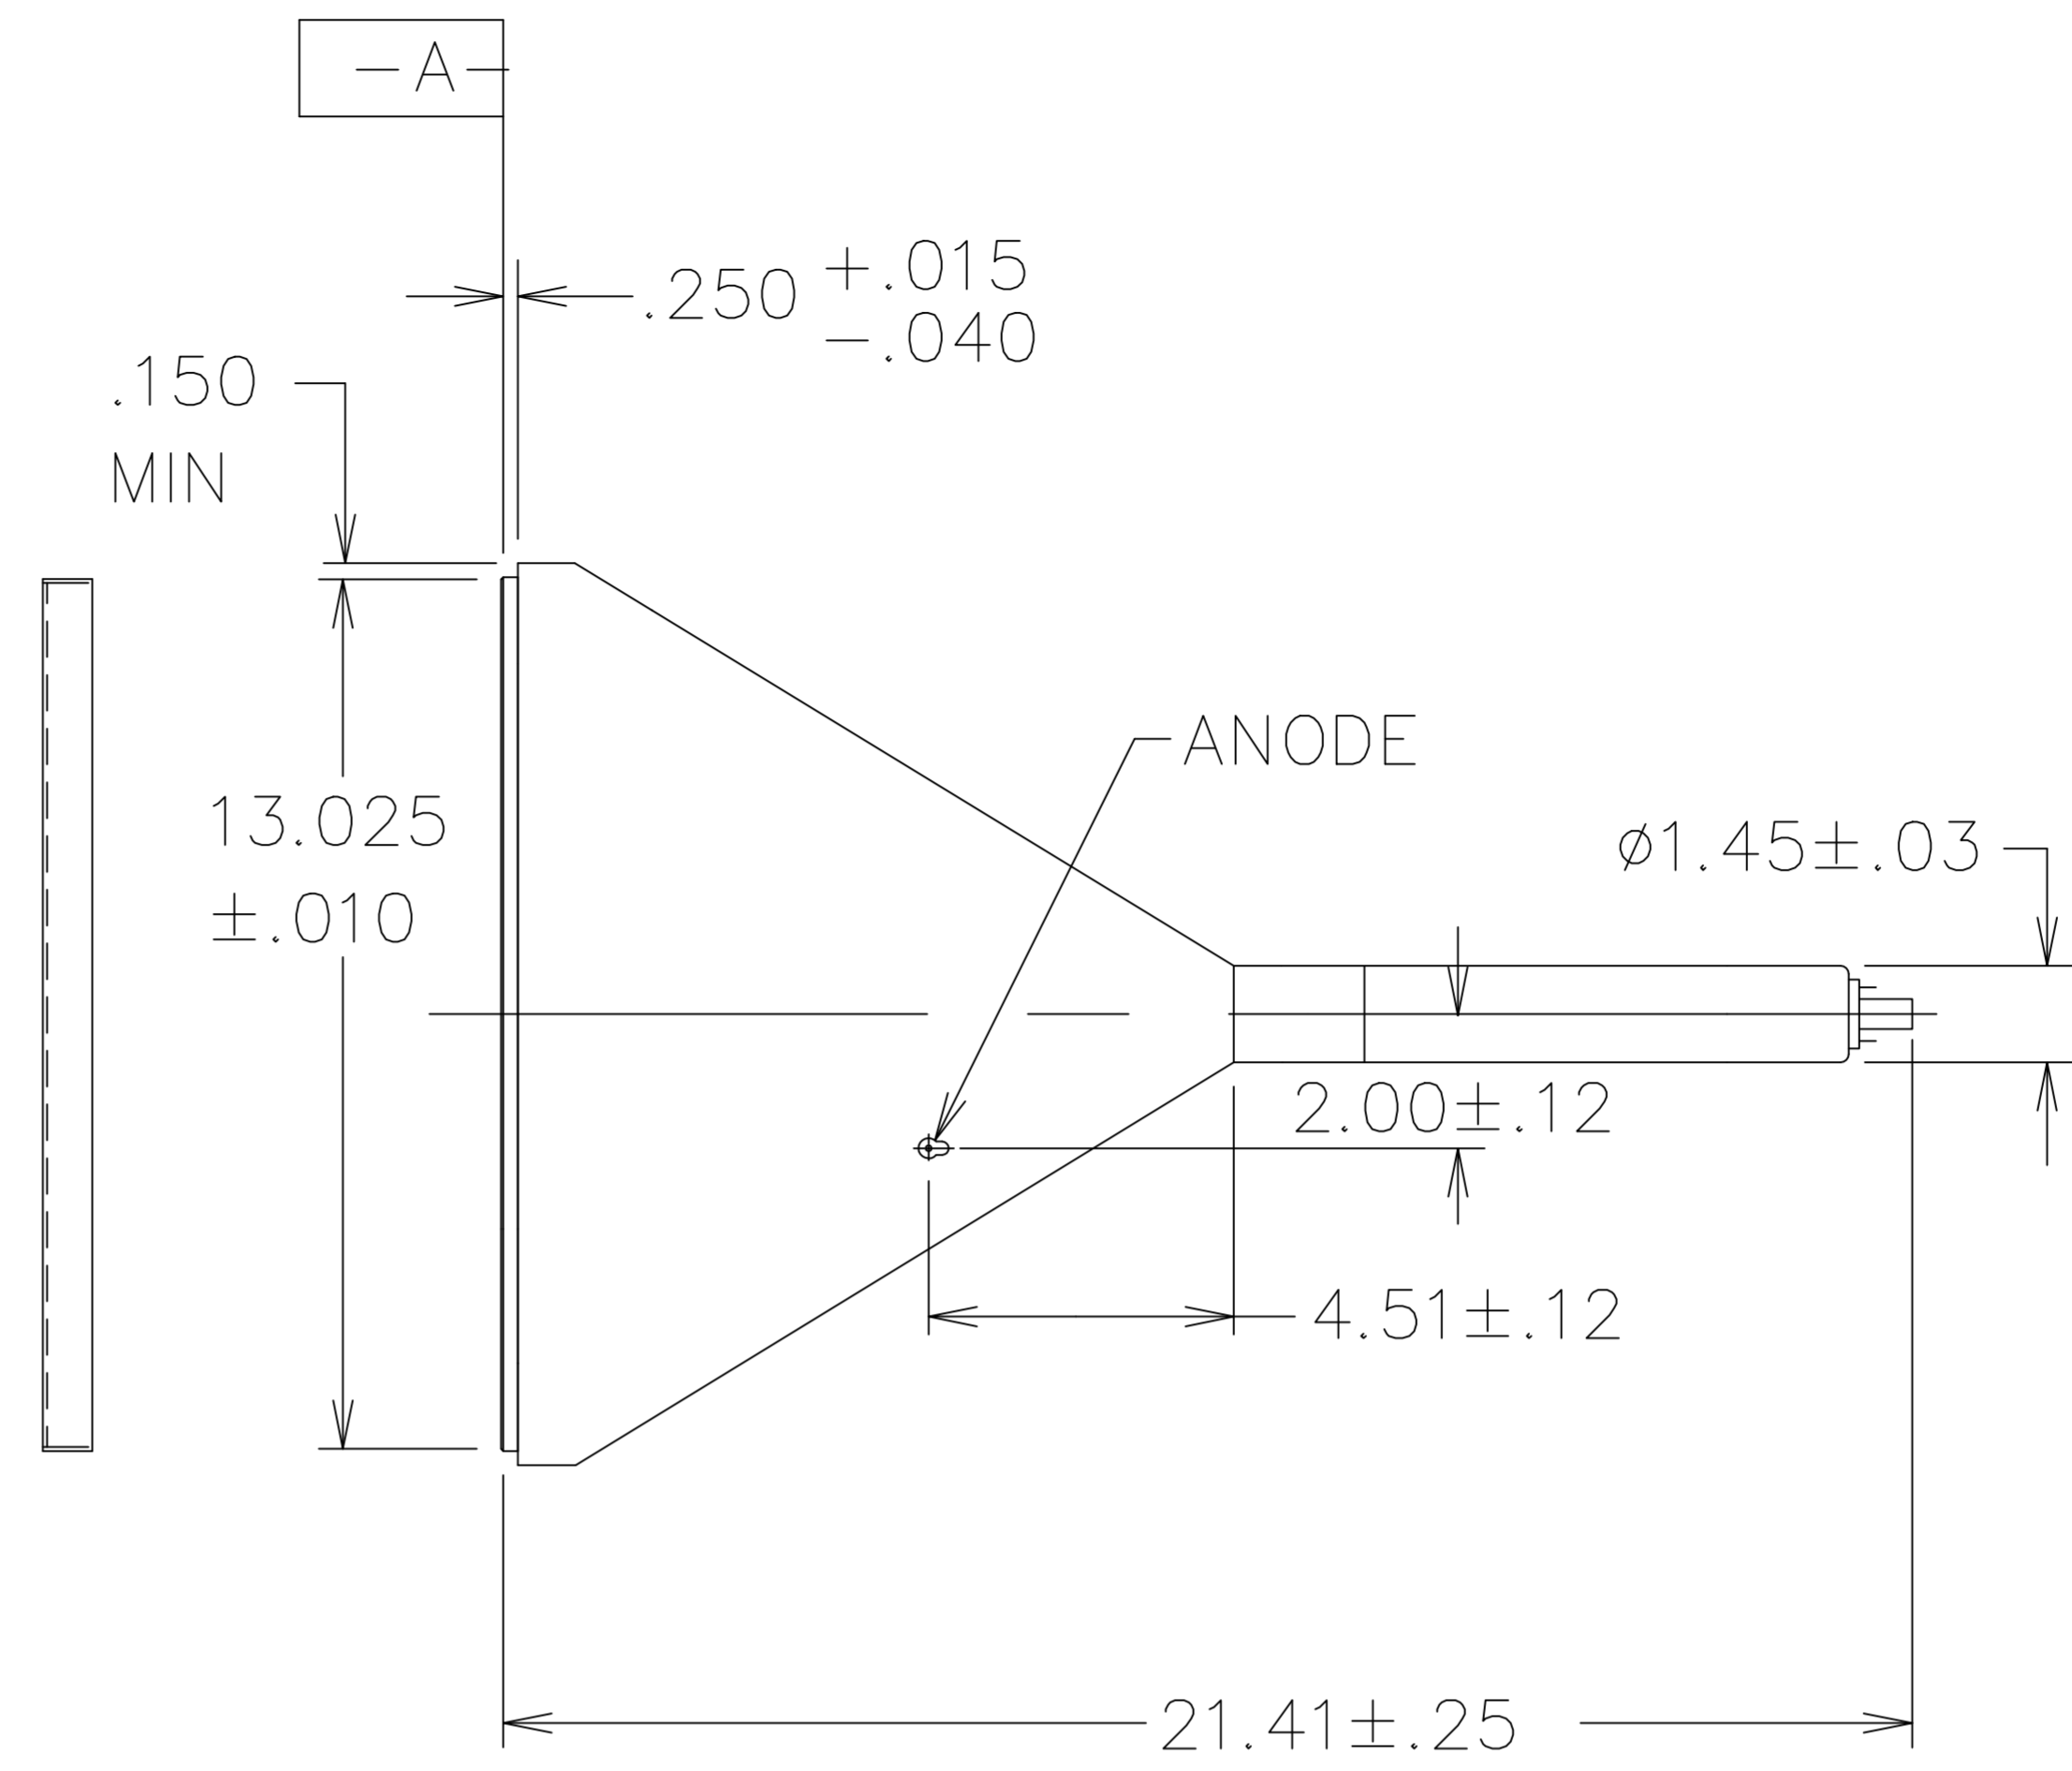

VIEW A-A
ROTATED 90° CCW

BASING CONNECTION PINS

- | | |
|-----------|-------------|
| 1. HEATER | 8. - |
| 2. GRID 1 | 9. FOCUS |
| 3. GRID 1 | 10. - |
| 4. N/C | 11. GRID 2 |
| 5. GRID 1 | 12. GRID 1 |
| 6. N/C | 13. CATHODE |
| 7. GRID 1 | 14. HEATER |

BASE ORIENTATION